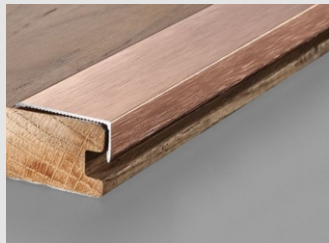

Features:

Material: Stainless Steel 304 / 316
Thickness: 0.8~1.0mm; 1.0~1.2mm; 1.2~3mm
Color: Gold, Titanium gold, Rose gold, Champagne gold, Brown, Bronze, Brass, Silver, Ti-black, etc.

Finished: Hairline/Brushed, No.4/6k/8k/10k Mirror, Vibration, Sandblasted, Anti-fingerprint, etc.

Specifications:

Size: 3*3mm/5*5mm/10*10mm/10*5mm
10*15mm/10*20mm

Length: 2440mm/3050mm/4000mm

Customized Size

QTY: 1000pic

Package: Pearl cotton/Bubble plastic paper/Export wooden box/Carton/According to customer requirements

Stainless steel decorative T profile

Series: Stainless Steel Decorative Profiles

Application: Hotel, Villa, Apartment, Office Building, Hospital, School, Mall, Shops, Casino, Club, Restaurant, Shopping mall, Exhibition hall