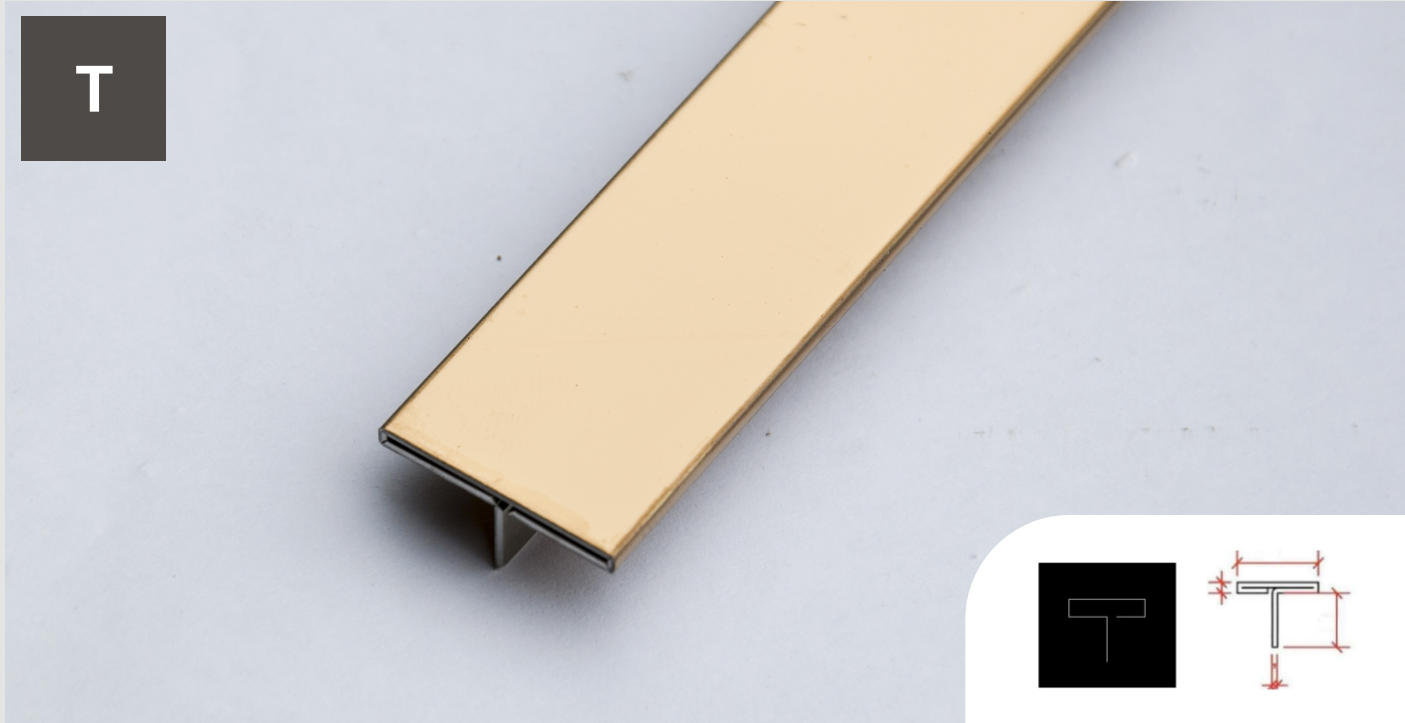

Specifications:

Size: 3*3mm/5*5mm/10*10mm/10*5mm
10*15mm/10*20mm

Length: 2440mm/3050mm/4000mm

Customized Size

QTY: 1000pic

Package: Pearl cotton/Bubble plastic paper/Export wooden box/Carton/According to customer requirements

Stainless steel decorative T profile

Series: Stainless Steel Decorative Profiles

Application: Hotel, Villa, Apartment, Office Building, Hospital, School, Mall, Shops, Casino, Club, Restaurant, Shopping mall, Exhibition hall

Specifications:

Size: 5*5*5mm/6*4*6mm/6*6*6mm/10*3*10mm/10*4*10mm/10*5*10mm/10*8*10mm/10*10*10mm/10*15*10mm/10*20*10mm/10*25*10mm/25*15*25mm/50*15*50mm/25*50*5mm/

Length: 2440mm/3050mm/4000mm

Customized Size