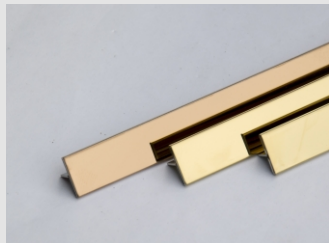

Specifications:

Size: 3*3mm/5*5mm/10*10mm/10*5mm
10*15mm/10*20mm

Length: 2440mm/3050mm/4000mm

Customized Size

QTY: 1000pic

Package: Pearl cotton/Bubble plastic paper/Export wooden box/Carton/According to customer requirements

Features:

Material: Stainless Steel 304 / 316
Thickness: 0.8~1.0mm; 1.0~1.2mm; 1.2~3mm
Color: Gold, Titanium gold, Rose gold, Champagne gold, Brown, Bronze, Brass, Silver, Ti-black, etc.

Finished: Hairline/Brushed, No.4/6k/8k/10k Mirror, Vibration, Sandblasted, Anti-fingerprint, etc.