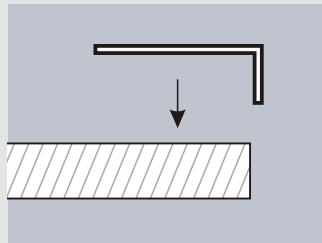

Specifications:

Size: 3*3mm/5*5mm/10*10mm/10*5mm
10*15mm/10*20mm

Length: 2440mm/3050mm/4000mm

Customized Size

QTY: 1000pic

Package: Pearl cotton/Bubble plastic paper/Export wooden box/Carton/According to customer requirements

Stainless steel decorative T profile

Series: Stainless Steel Decorative Profiles

Application: Hotel, Villa, Apartment, Office Building, Hospital, School, Mall, Shops, Casino, Club, Restaurant, Shopping mall, Exhibition hall

Specifications:

Size: 5*5*5mm/6*4*6mm/6*6*6mm/10*3*10mm/10*4*10mm/10*5*10mm/10*8*10mm/10*10*10mm/10*15*10mm/10*20*10mm/10*25*10mm/25*15*25mm/50*15*50mm/25*50*5mm/

Length: 2440mm/3050mm/4000mm

Customized Size