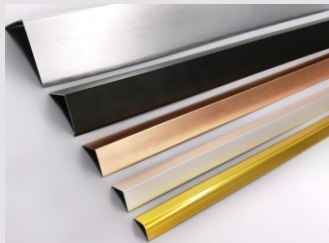

Features:

Material: Stainless Steel 304 / 316
Thickness: 0.8~1.0mm; 1.0~1.2mm; 1.2~3mm
Color: Gold, Titanium gold, Rose gold, Champagne gold, Brown, Bronze, Brass, Silver, Ti-black, etc.

Finished: Hairline/Brushed, No.4/6k/8k/10k Mirror, Vibration, Sandblasted, Anti-fingerprint, etc.

Specifications:

Size: 3*3mm/5*5mm/10*10mm/10*5mm
10*15mm/10*20mm

Length: 2440mm/3050mm/4000mm

Customized Size

QTY: 1000pic

Package: Pearl cotton/Bubble plastic paper/Export wooden box/Carton/According to customer requirements