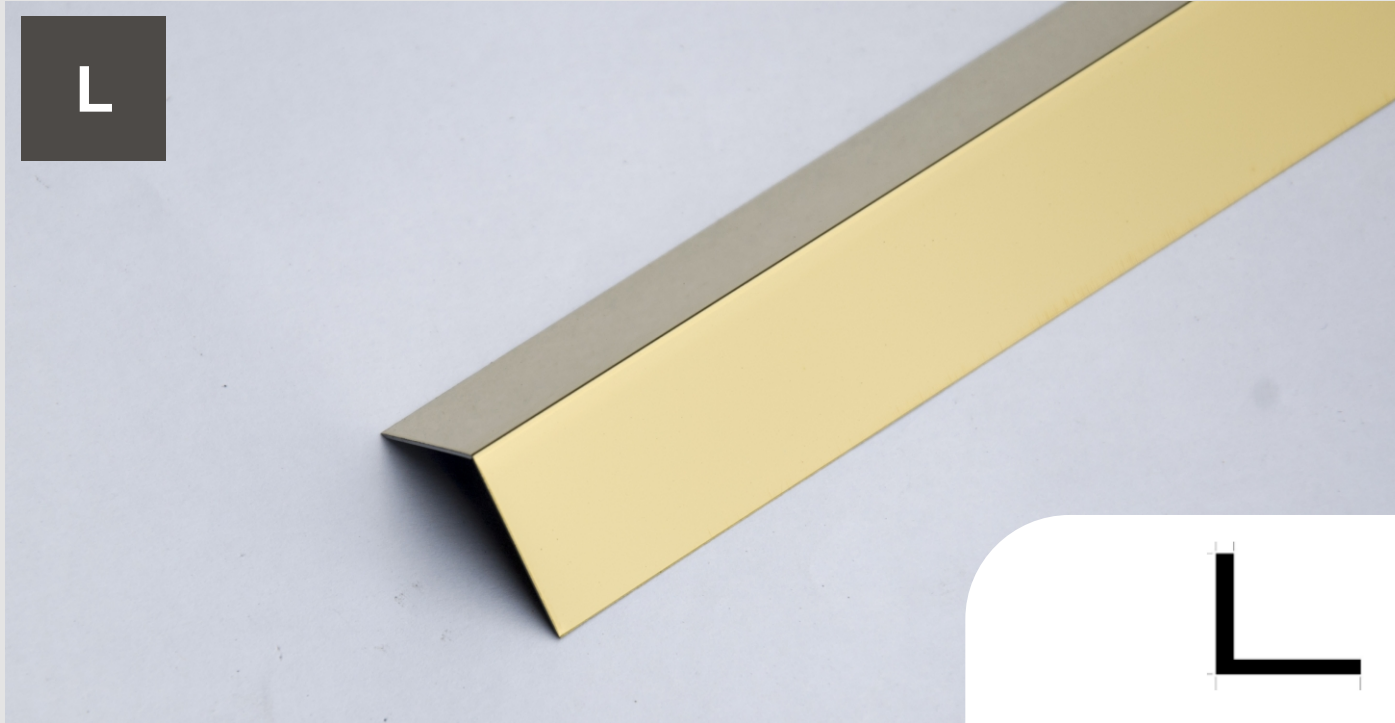

Stainless steel decorative L profile

Series: Stainless Steel Decorative Profiles

Application: Hotel, Villa, Apartment, Office Building, Hospital, School, Mall, Shops, Casino, Club, Restaurant, Shopping mall, Exhibition hall

Features:

Material: Stainless Steel 304 / 316
Thickness: 0.8~1.0mm; 1.0~1.2mm; 1.2~3mm
Color: Gold, Titanium gold, Rose gold, Champagne gold, Brown, Bronze, Brass, Silver, Ti-black, etc.

Finished: Hairline/Brushed, No.4/6k/8k/10k Mirror, Vibration, Sandblasted, Anti-fingerprint, etc.

Specifications:

Size: 3*3mm/5*5mm/10*10mm/10*5mm
10*15mm/10*20mm

Length: 2440mm/3050mm/4000mm

Customized Size

QTY: 1000pic

Package: Pearl cotton/Bubble plastic paper/Export wooden box/Carton/According to customer requirements

Specifications:

Size: 5*5*5mm/6*4*6mm/6*6*6mm/10*3*10mm/10*4*10mm/10*5*10mm/10*8*10mm/10*10*10mm/10*15*10mm/10*20*10mm/10*25*10mm/25*15*25mm/50*15*50mm/25*50*5mm/

Length: 2440mm/3050mm/4000mm

Customized Size