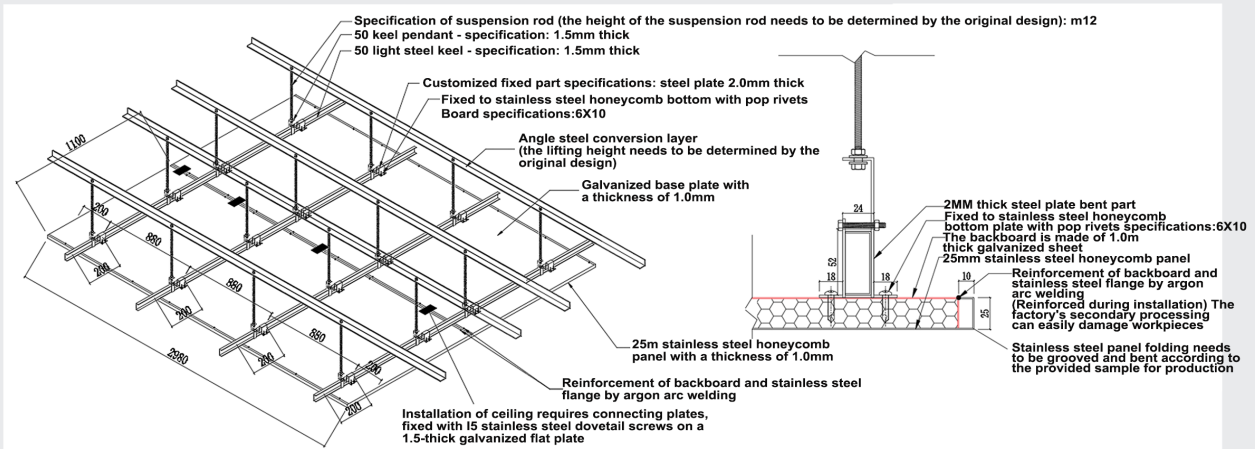

Superior Flatness & Rigidity: The honeycomb core ensures exceptional dimensional stability and resistance to bending or sagging, crucial for large spans and flawless aesthetics.

1

Install expansion screws, fix the screw rod and hook, install the main keel and triangular sub keel