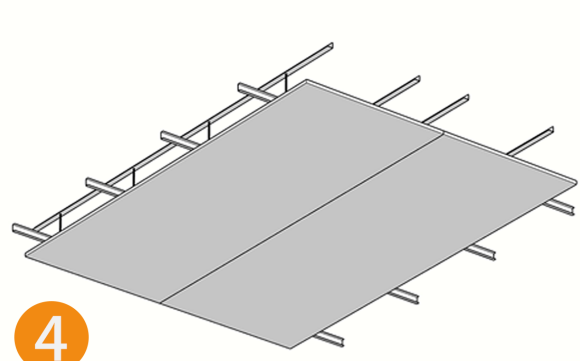

Install stainless steel honeycomb panels one by one along the triangular sub keel

4

Finally complete the installation