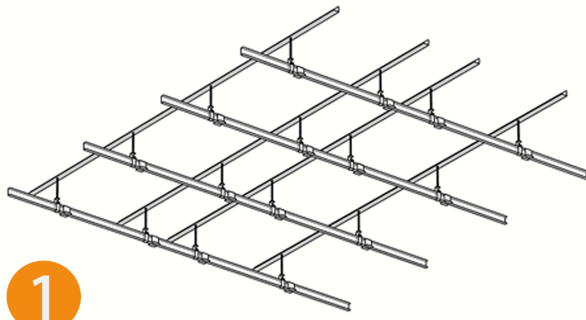

ALUMINUM HONEYCOMB PANEL SYSTEM

CONTENTS

**Stainless Steel
Honeycomb Ceiling System**

01

**Stainless Steel
Composite Wall Panel System**

02

STAINLESS STEEL HONEYCOMB CEILING SYSTEM

We specialize in premium custom metal solutions. Our stainless steel-faced aluminium honeycomb composite panels offer exceptional performance for ceilings and walls.

Aluminium Honeycomb Composite Panel: A rigid, ultra-lightweight sandwich panel. It features a corrosion-resistant aluminium honeycomb core (aerospace-derived) bonded between two metal facings. Our ceiling systems use stainless steel as the top decorative facing.

Superior Flatness & Rigidity: The honeycomb core ensures exceptional dimensional stability and resistance to bending or sagging, crucial for large spans and flawless aesthetics.

1

Install expansion screws, fix the screw rod and hook, install the main keel and triangular sub keel

- These wall cladding panels feature a stainless steel face permanently bonded to an aluminium honeycomb core.
- They deliver superior impact resistance and dimensional stability for flawless large surfaces.
- The extreme lightness eases handling and installation on vertical surfaces.
- They offer outstanding corrosion resistance, hygienic easy-clean surfaces, and typically achieve high fire ratings.
- The stainless face allows extensive customization in finish and form, ideal for demanding interior and exterior walls.