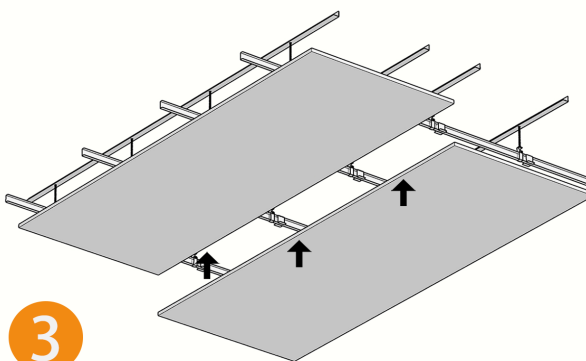

Superior Flatness & Rigidity: The honeycomb core ensures exceptional dimensional stability and resistance to bending or sagging, crucial for large spans and flawless aesthetics.

1

Install expansion screws, fix the screw rod and hook, install the main keel and triangular sub keel

2

Install stainless steel honeycomb panels one by one along the triangular sub keel

3

According to the second steps, and so on

4

Finally complete the installation

STAINLESS STEEL COMPOSITE WALL PANEL SYSTEM