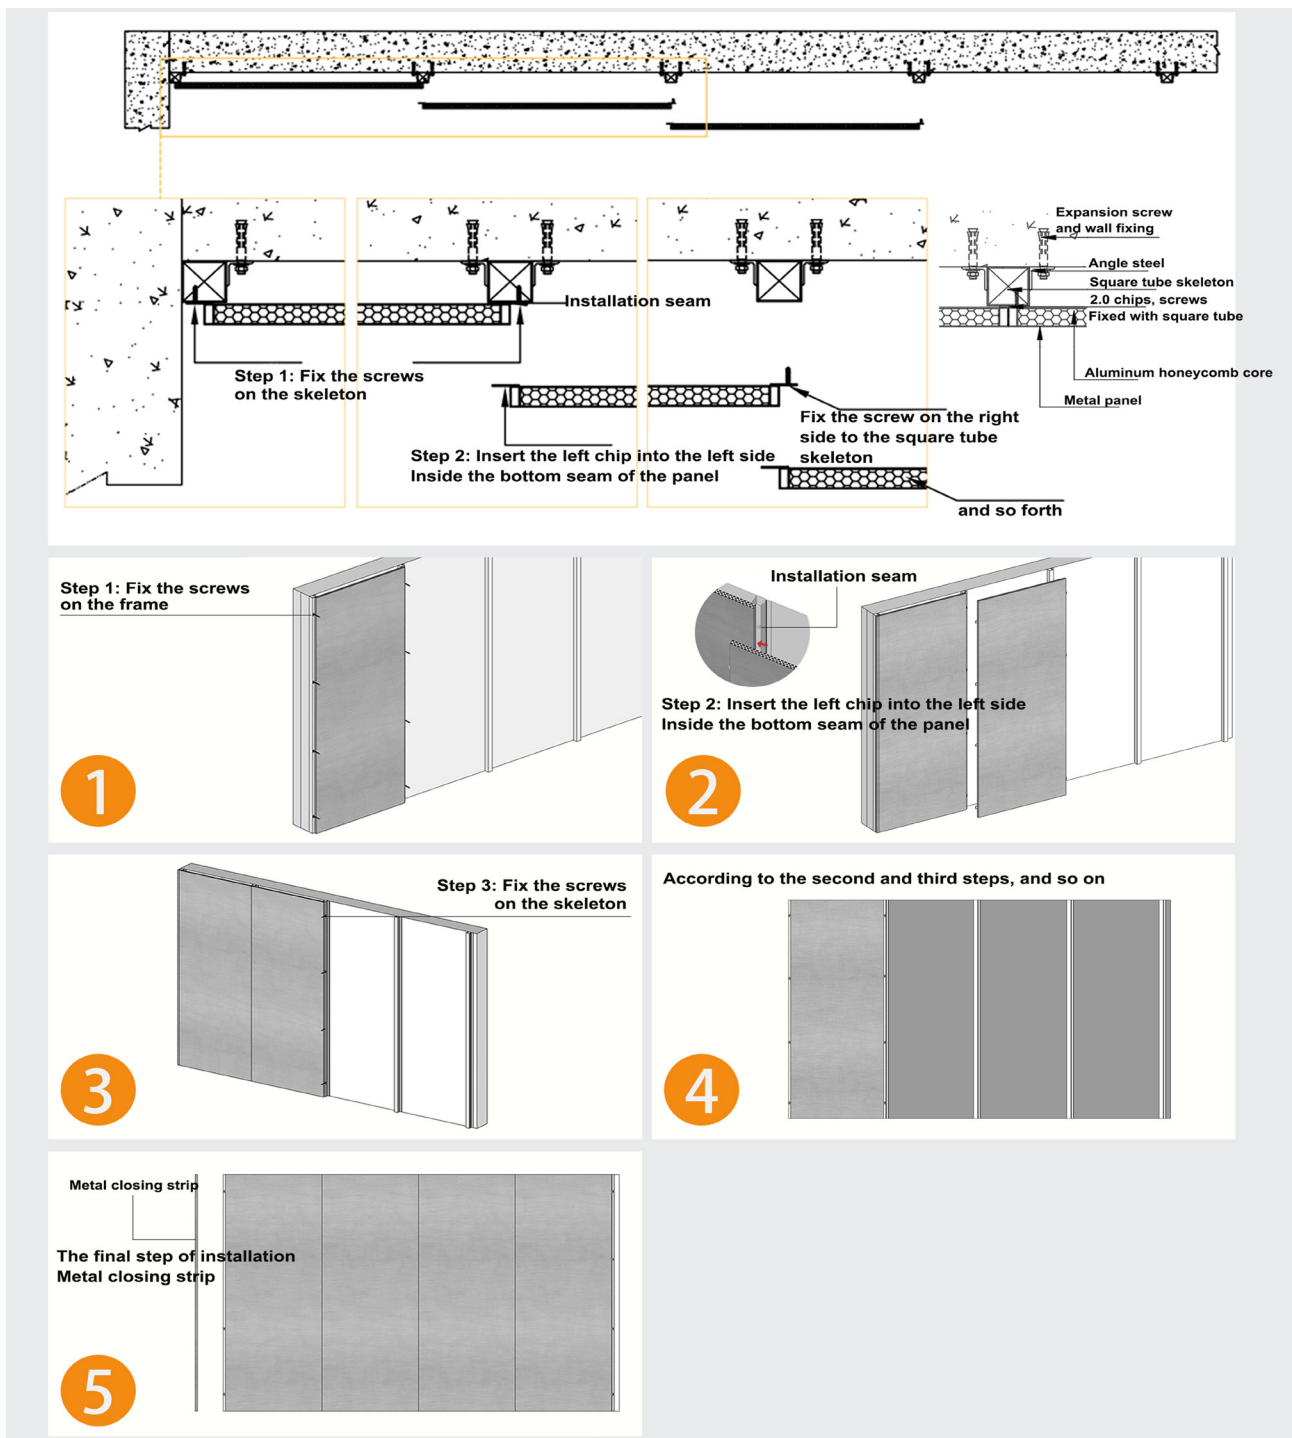

Aluminium Honeycomb Composite Panel: A rigid, ultra-lightweight sandwich panel. It features a corrosion-resistant aluminium honeycomb core (aerospace-derived) bonded between two metal facings. Our ceiling systems use stainless steel as the top decorative facing.

Superior Flatness & Rigidity: The honeycomb core ensures exceptional dimensional stability and resistance to bending or sagging, crucial for large spans and flawless aesthetics.

1

Install expansion screws, fix the screw rod and hook, install the main keel and triangular sub keel

2

Install stainless steel honeycomb panels one by one along the triangular sub keel

3

According to the second steps, and so on

4

Finally complete the installation

STAINLESS STEEL COMPOSITE WALL PANEL SYSTEM

- These wall cladding panels feature a stainless steel face permanently bonded to an aluminium honeycomb core.
- They deliver superior impact resistance and dimensional stability for flawless large surfaces.
- The extreme lightness eases handling and installation on vertical surfaces.
- They offer outstanding corrosion resistance, hygienic easy-clean surfaces, and typically achieve high fire ratings.
- The stainless face allows extensive customization in finish and form, ideal for demanding interior and exterior walls.