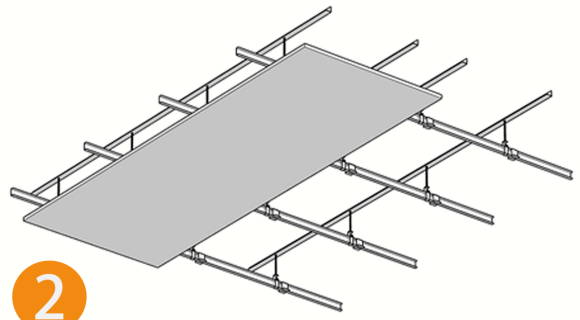

ALUMINUM HONEYCOMB PANEL SYSTEM

CONTENTS

**Stainless Steel
Honeycomb Ceiling System**

01

**Stainless Steel
Composite Wall Panel System**

02

STAINLESS STEEL HONEYCOMB CEILING SYSTEM

We specialize in premium custom metal solutions. Our stainless steel-faced aluminium honeycomb composite panels offer exceptional performance for ceilings and walls.

Aluminium Honeycomb Composite Panel: A rigid, ultra-lightweight sandwich panel. It features a corrosion-resistant aluminium honeycomb core (aerospace-derived) bonded between two metal facings. Our ceiling systems use stainless steel as the top decorative facing.

Superior Flatness & Rigidity: The honeycomb core ensures exceptional dimensional stability and resistance to bending or sagging, crucial for large spans and flawless aesthetics.

1

Install expansion screws, fix the screw rod and hook, install the main keel and triangular sub keel