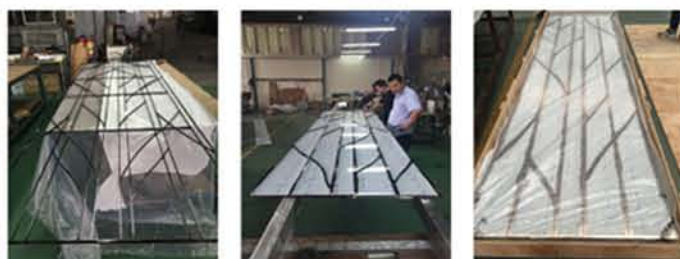

06 Stainless Steel Decorative Sheet

06-4 Bead Blasted Stainless Steel Sheet

06

Stainless Steel Decorative Sheet
06-5 Water Ripple Stainless Steel Sheet

**JAKARTA
WESTIN HOTEL**

**KOREA FOUR
SEASON HOTEL**

**KOREA
BUSAN PARADISE CASINO**