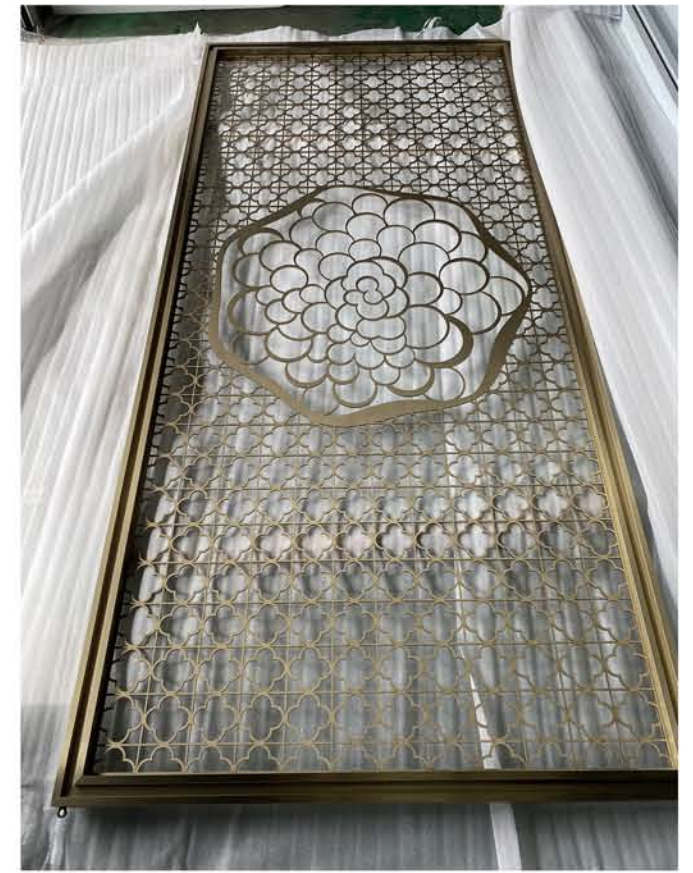

01 Stainless Steel Partition Screen Series

01-3 Stainless Steel LED Metal Mesh Partition Screen

01 Stainless Steel PartitionScreen Series

01-3 Stainless Steel LED Metal Mesh Partition Screen

02 Stainless Steel Decorative Profile/Trim Series