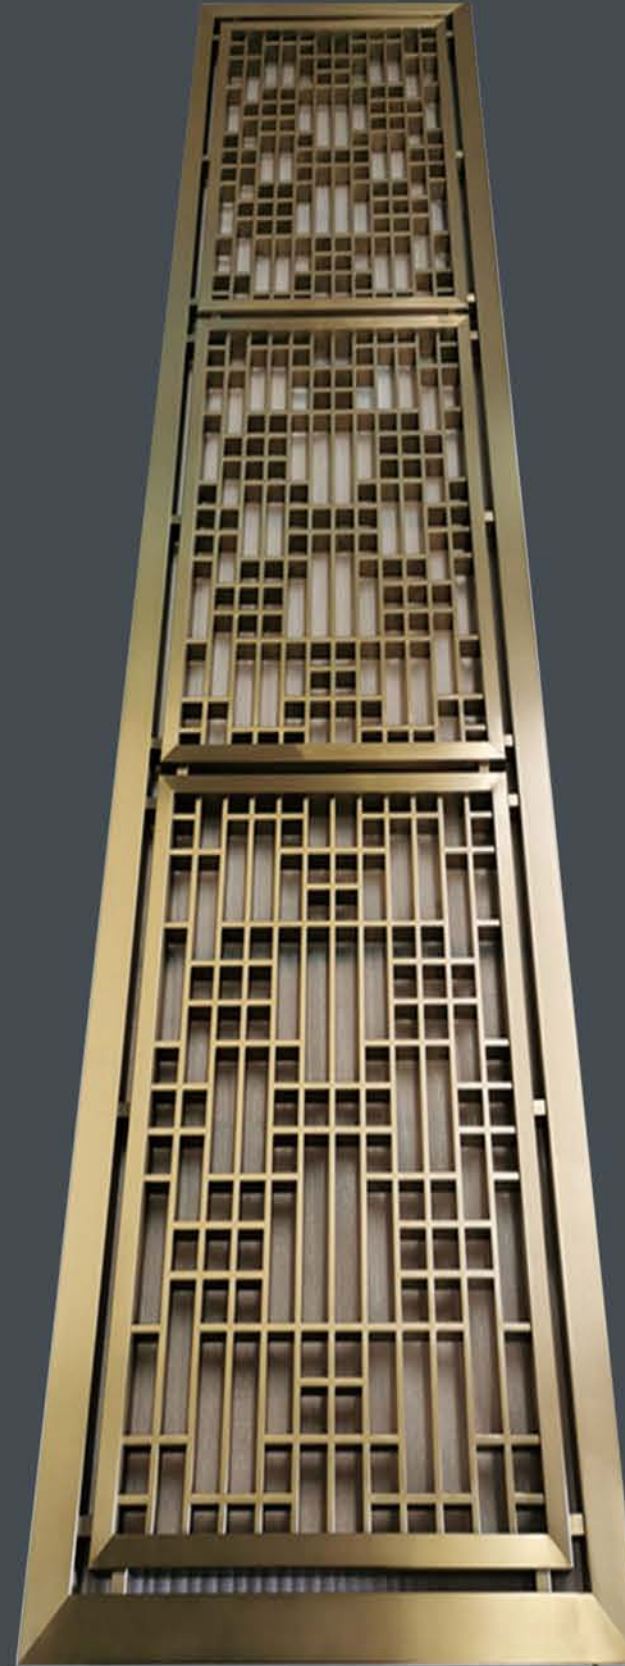

05 Stainless Steel Aluminum Honeycomb Composite Panel

055-060P

06 Stainless Steel Decorative Sheet

Mirror Stainless Steel Sheet	061-062P
Brushed Stainless Steel Sheet	063-064P
Vibration Stainless Steel Sheet	065-066P
Bead Blasted Stainless Steel Sheet	067-068P
Water Ripple Stainless Steel Sheet	069-070P

07 Case

071-076P

1

Stainless Steel Partition Screen Series

01-1 Stainless Steel Welded Partition Screen

01 Stainless Steel PartitionScreen Series

01-1 Stainless Steel Welded Partition Screen

01 Stainless Steel Partition Screen Series

01-1 Stainless Steel Welded Partition Screen

01 Stainless Steel PartitionScreen Series
01-1 Stainless Steel Welded Partition Screen

01 Stainless Steel Partition Screen Series

01-1 Stainless Steel Welded Partition Screen