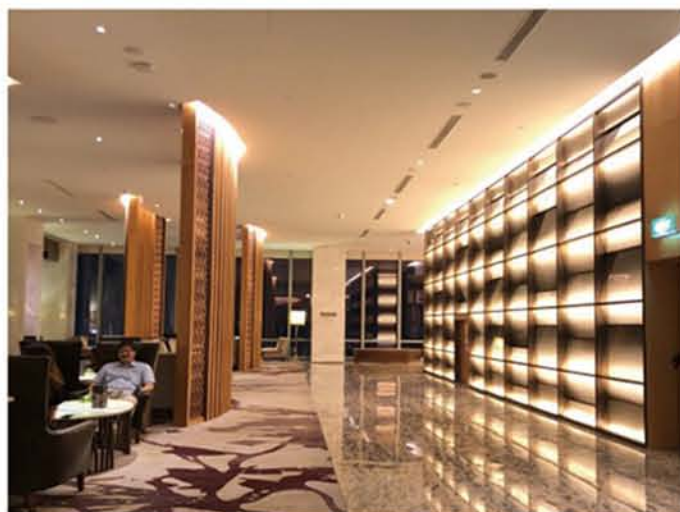

06 Stainless Steel Decorative Sheet

06-4 Bead Blasted Stainless Steel Sheet

06

Stainless Steel Decorative Sheet
06-5 Water Ripple Stainless Steel Sheet

**JAKARTA
WESTIN HOTEL**

**KOREA FOUR
SEASON HOTEL**

**KOREA
BUSAN PARADISE CASINO**

**KOREA
JEJU HOTEL KTV**

**YANGON
MYANMAR LOTTE HOTEL**

**VIETNAM
DALANG SHILLA HOTEL**

**KOREA INCHON
PARADISE HOTEL&CASINO**

**KOREA
JEJU DREAM TOWER**

KOREA
JEJU MYTH HISTORY RESORT

DUBAI ROYAL
ATLANTIS