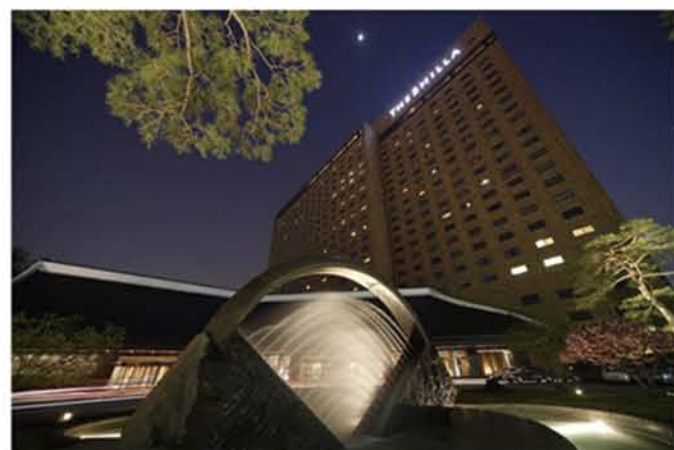

06 Stainless Steel Decorative Sheet

06-4 Bead Blasted Stainless Steel Sheet

06

Stainless Steel Decorative Sheet
06-5 Water Ripple Stainless Steel Sheet

**JAKARTA
WESTIN HOTEL**

**KOREA FOUR
SEASON HOTEL**

**KOREA
BUSAN PARADISE CASINO**

**KOREA
JEJU HOTEL KTV**

**YANGON
MYANMAR LOTTE HOTEL**

**VIETNAM
DALANG SHILLA HOTEL**

**KOREA INCHON
PARADISE HOTEL&CASINO**

**KOREA
JEJU DREAM TOWER**

KOREA
JEJU MYTH HISTORY RESORT

DUBAI ROYAL
ATLANTIS