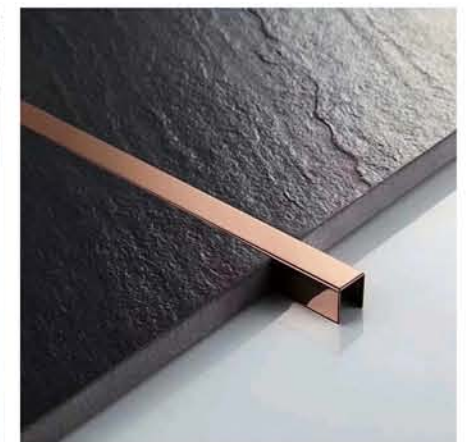

01 Stainless Steel Partition Screen Series

01-3 Stainless Steel LED Metal Mesh Partition Screen

01 Stainless Steel PartitionScreen Series

01-3 Stainless Steel LED Metal Mesh Partition Screen

02 Stainless Steel Decorative Profile/Trim Series

02-1 Stainless Steel T-shaped Profile/Trim

02 Stainless Steel Decorative Profile/Trim Series

02-2 Stainless Steel U-shaped Profile/Trim

02 Stainless Steel Decorative Profile/Trim Series

02-3 Stainless Steel L-shaped Profile/Trim