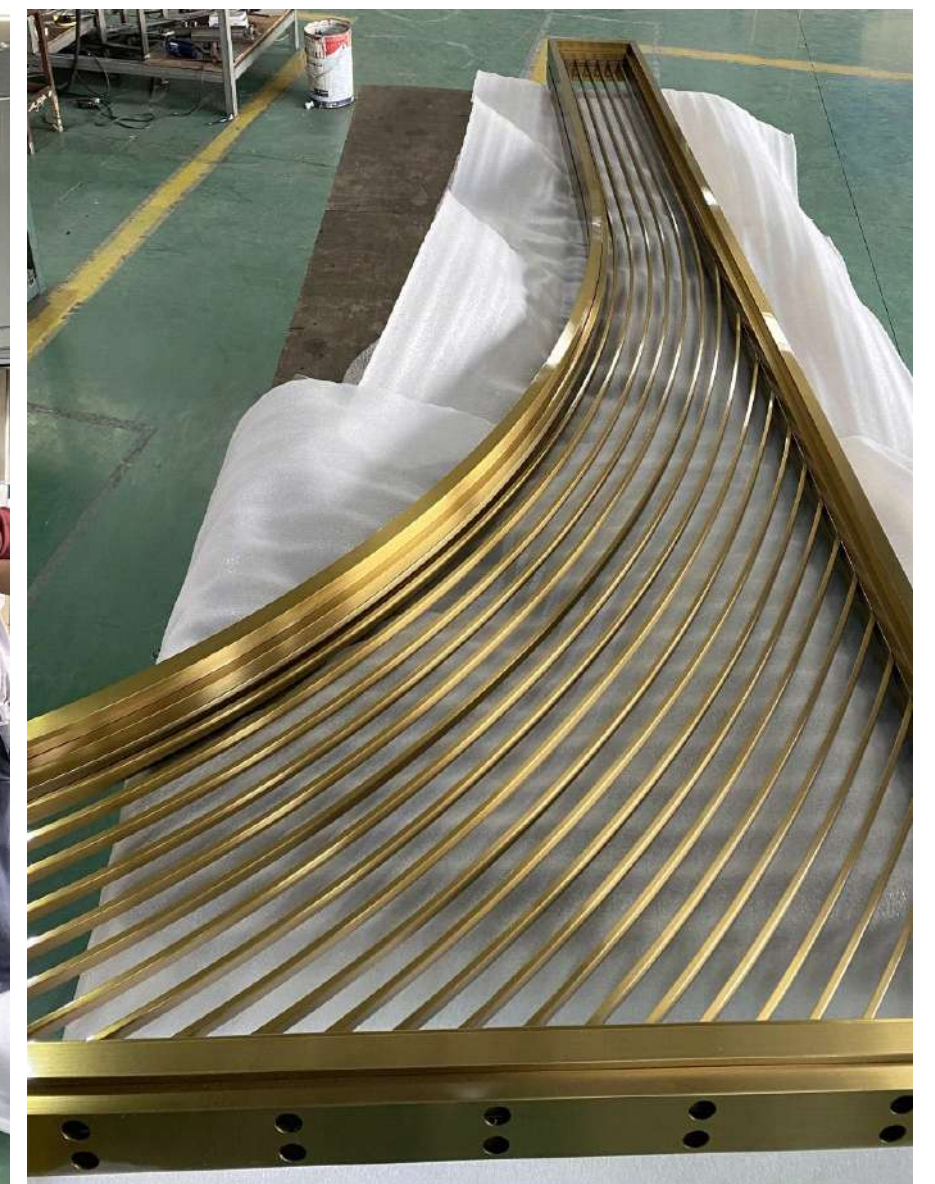

NORTH KOREA HOTEL

LOCATION: KOREA

Products:stainless Steel Screen, Custom Designs Stainless Steel Room Divider,
Metal Wall Decoration Screen, Metal Wall Panels, Stainless Steel Shelf,
Stainless Steel Wine Cabinets
Material: Stainless Steel 304
Finished:pvd Coating Gold Hairline (brushed)