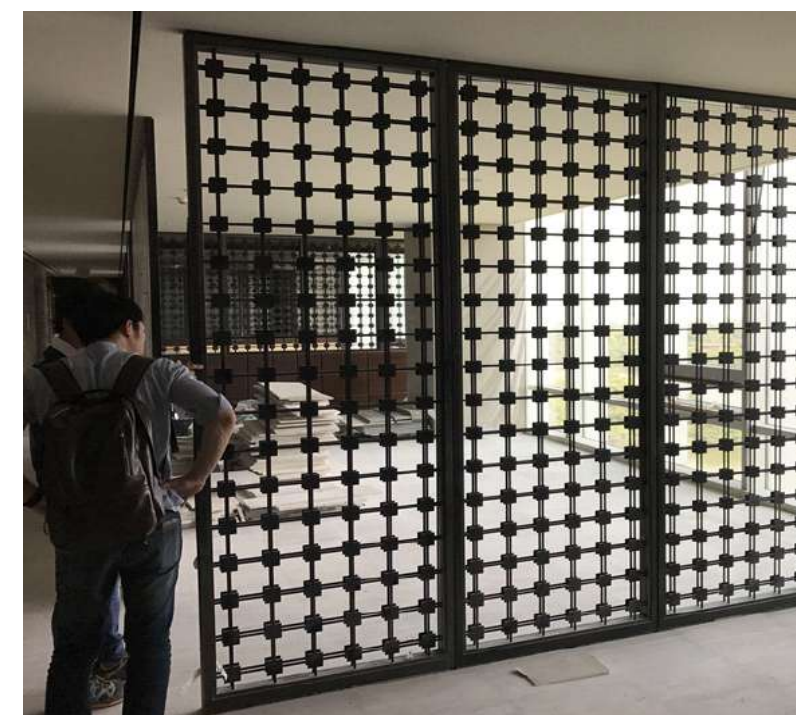

### WINE CABINET

The Stainless Steel Wine Cabinet Looks Beautiful and Practical and Durable. The Luxury High-end is its characteristic. With the professional design, perfectly combine the cabinet to be part of your room.

## YANGON MYANMAR LOTTE HOTEL

### METAL SCREEN PARTITION

The Champagne-colored Stainless Steel Screen, with the lightness of color and the delicate and warm touch, escapes from the deep sense of the surrounding, and carries the privacy and relaxation of people's conversations.