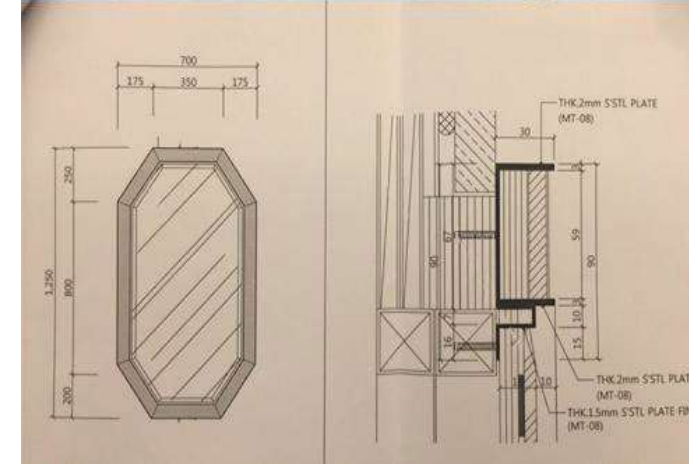

MIRROR FRAME

Stainless Steel Frames Are Characterized By High Strength, Corrosion Resistance, Smooth Surface. Water Resistance, Rub Resistance And Weather Resistance. These Are Perfect For Both Decorating And Usage