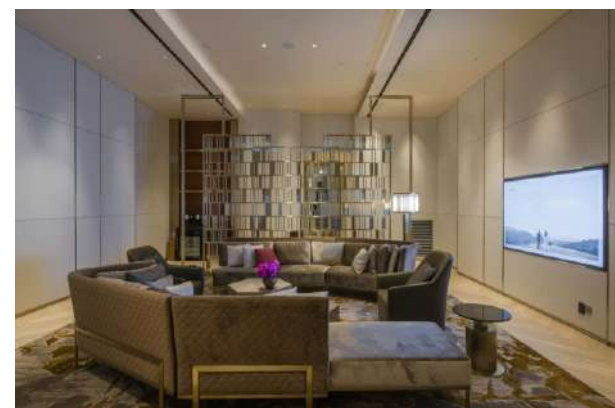

KOREA JEJU DREAM TOWER

LOCATION: SOUTH KOREA