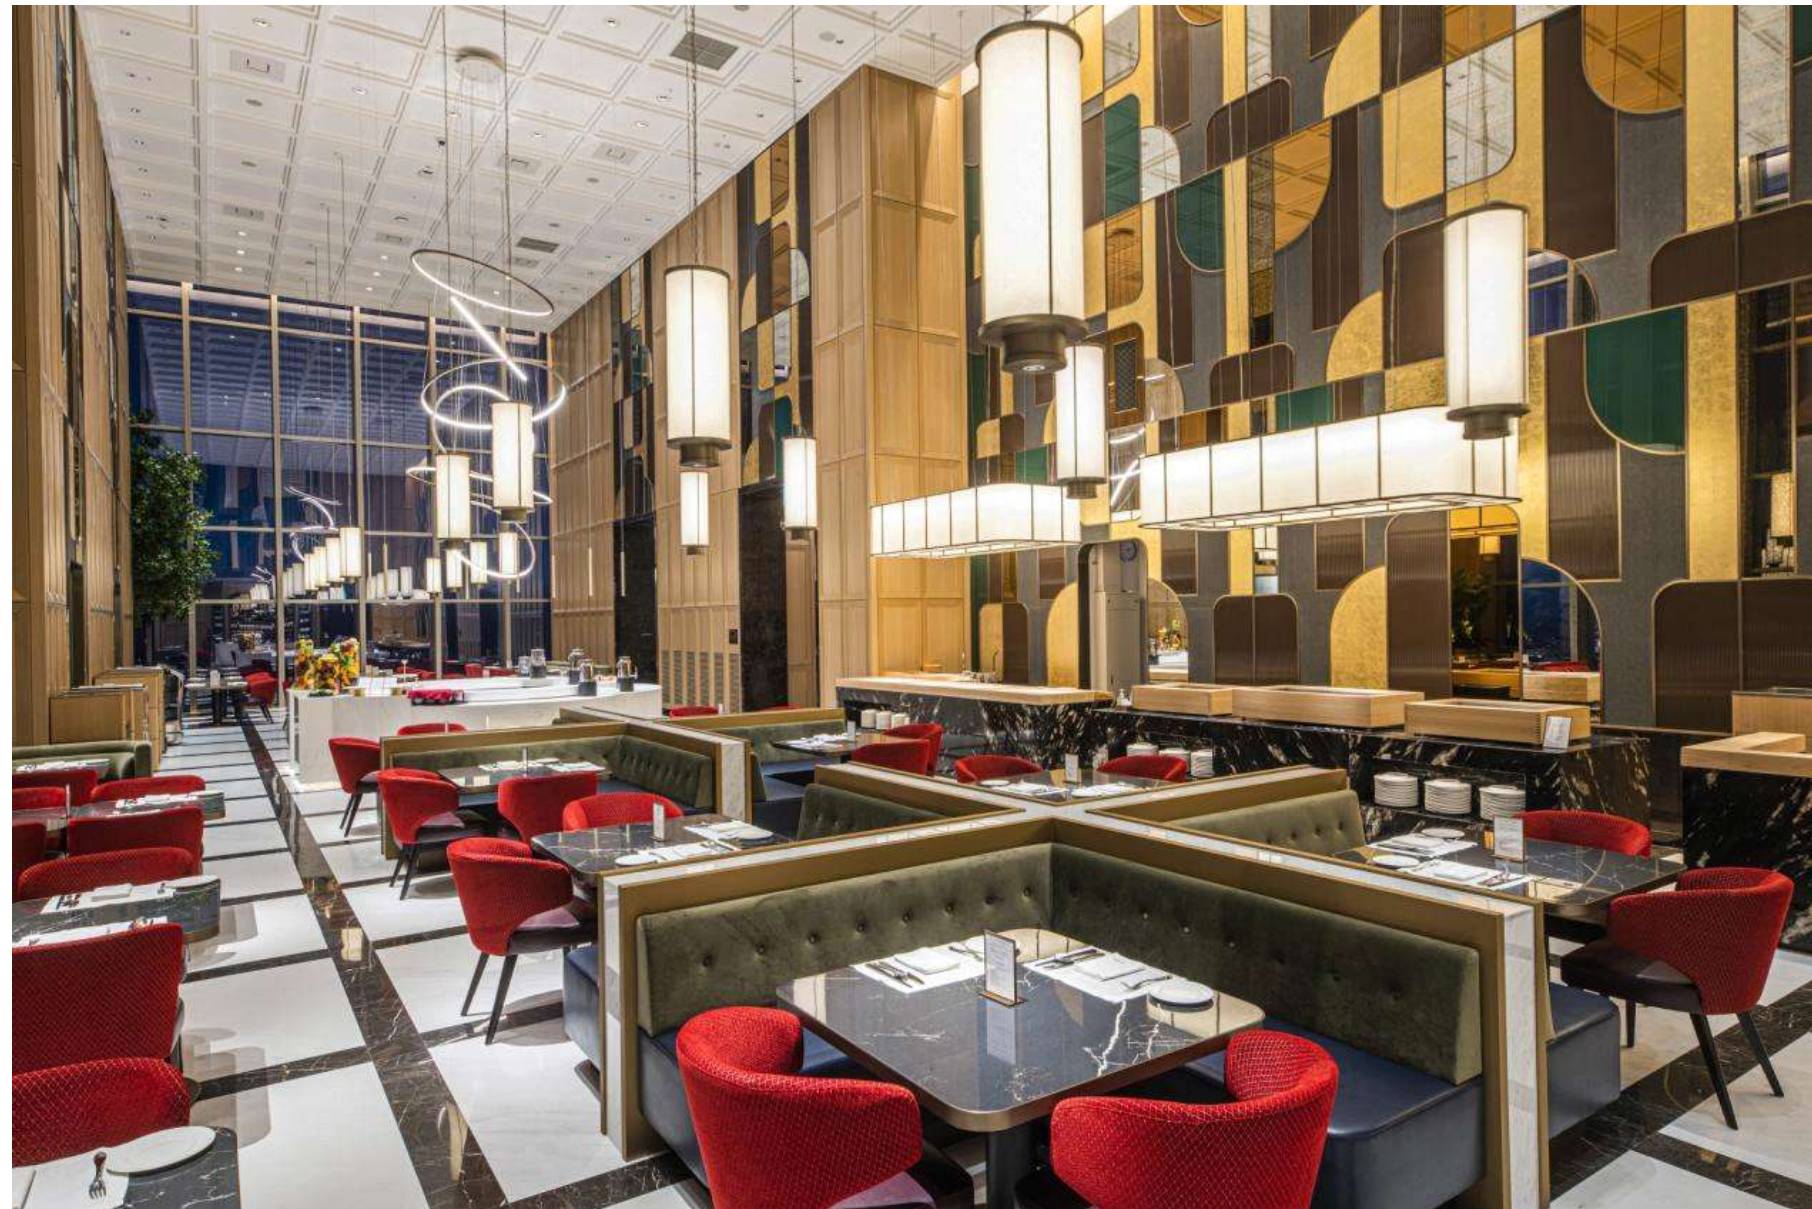

NORTH KOREA HOTEL

LOCATION: KOREA

Products:stainless Steel Screen, Custom Designs Stainless Steel Room Divider,
Metal Wall Decoration Screen, Metal Wall Panels, Stainless Steel Shelf,
Stainless Steel Wine Cabinets
Material: Stainless Steel 304
Finished:pvd Coating Gold Hairline (brushed)