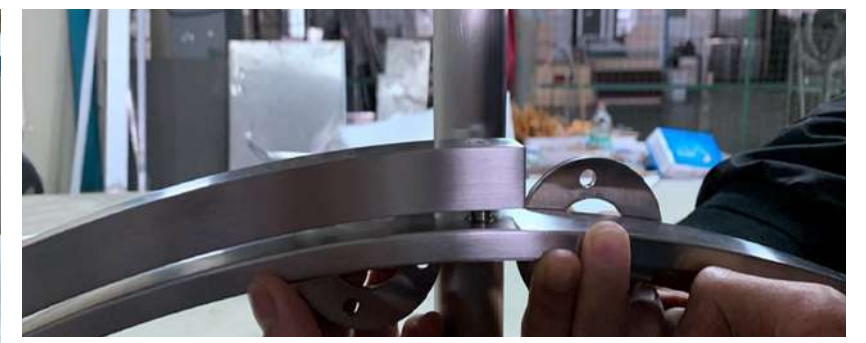

ADMIRAL HOTEL MANILA PHILIPPINES

LOCATION: MANILA, PHILIPPINES

Products: Customized Metal Wall Screens, Wall Decorative Trims,
Door Trims, Washing Room Screens, Mirror Frames, Counter Legs,
Ceiling Decorative Profiles, Etc.

Material: Stainless Steel 304

Surface Treatment: Pvd Coating + Anti-fingerprint