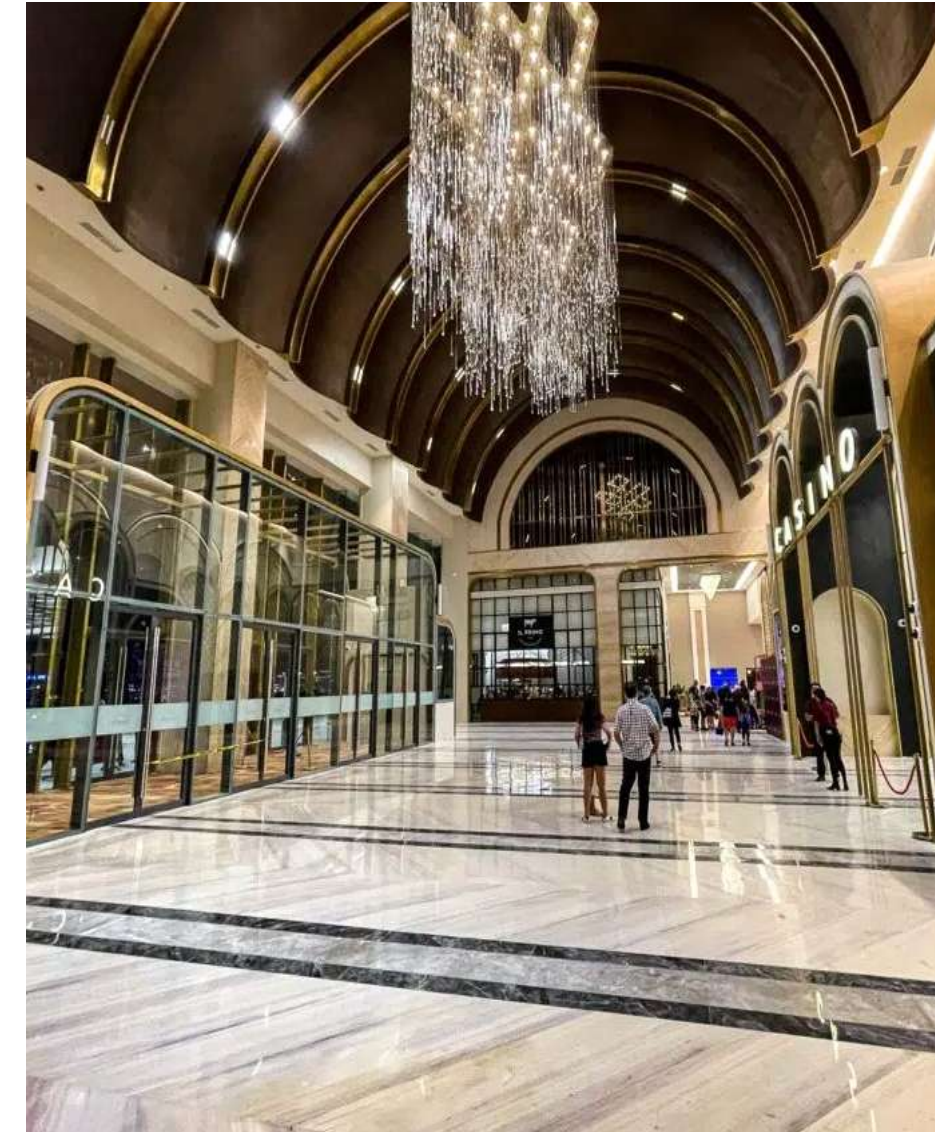

## MIRROR FRAMES FOR RESTROOM

Pvd Brass Hairline With Anti-finger Print Surface Mirror Frames Show High-end Feeling Under The Light. Total Height Is 264cm Which Give Impressive At First Look.