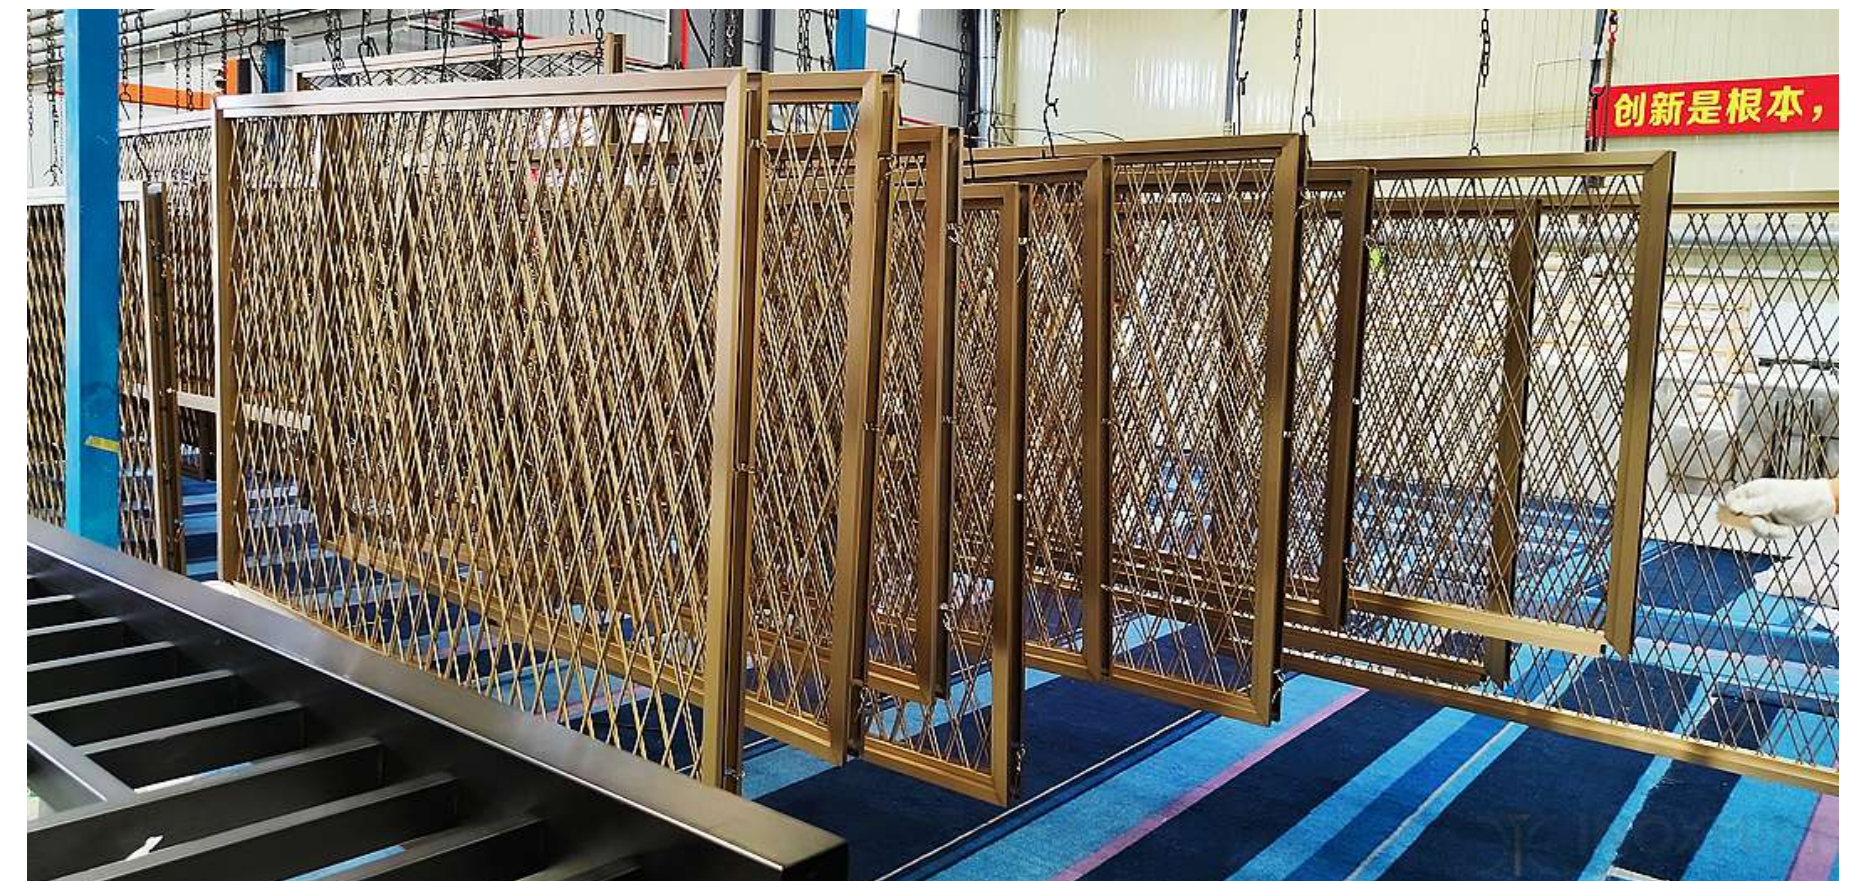

THE RESIDENCE AT THE WESTIN SONATA PROJECT (Philippines)

WINDOW SCREEN

Customized Pvd Champagne Color Window Screens At Ground Floor, made Of Cross Solid Rods By Handmade.