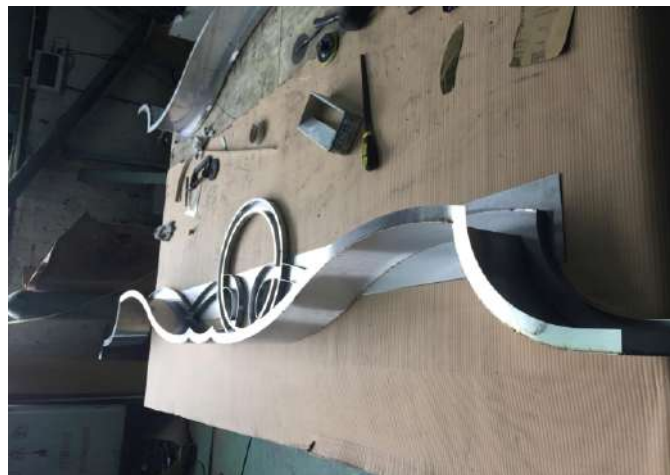

THE ARCHED DOOR

With Complicated Handmade Processes, The Arched Design Combines The Door And The Building More Perfectly. It Can Expand The Infinite Space With A Limited Space, And It Can Display Enough Width And Give An Extra Wide Visual.

MIRROR FRAME

Stainless Steel Frames Are Characterized By High Strength, Corrosion Resistance, Smooth Surface. Water Resistance, Rub Resistance And Weather Resistance. These Are Perfect For Both Decorating And Usage