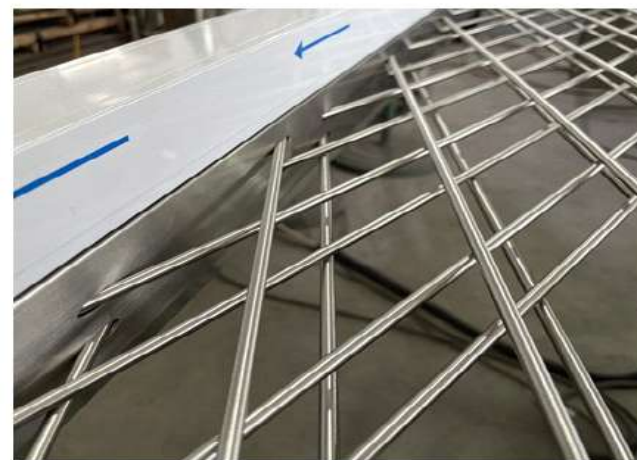

THE RESIDENCE AT THE WESTIN SONATA PROJECT (Philippines)

WINDOW SCREEN

Customized Pvd Champagne Color Window Screens At Ground Floor, made Of Cross Solid Rods By Handmade.