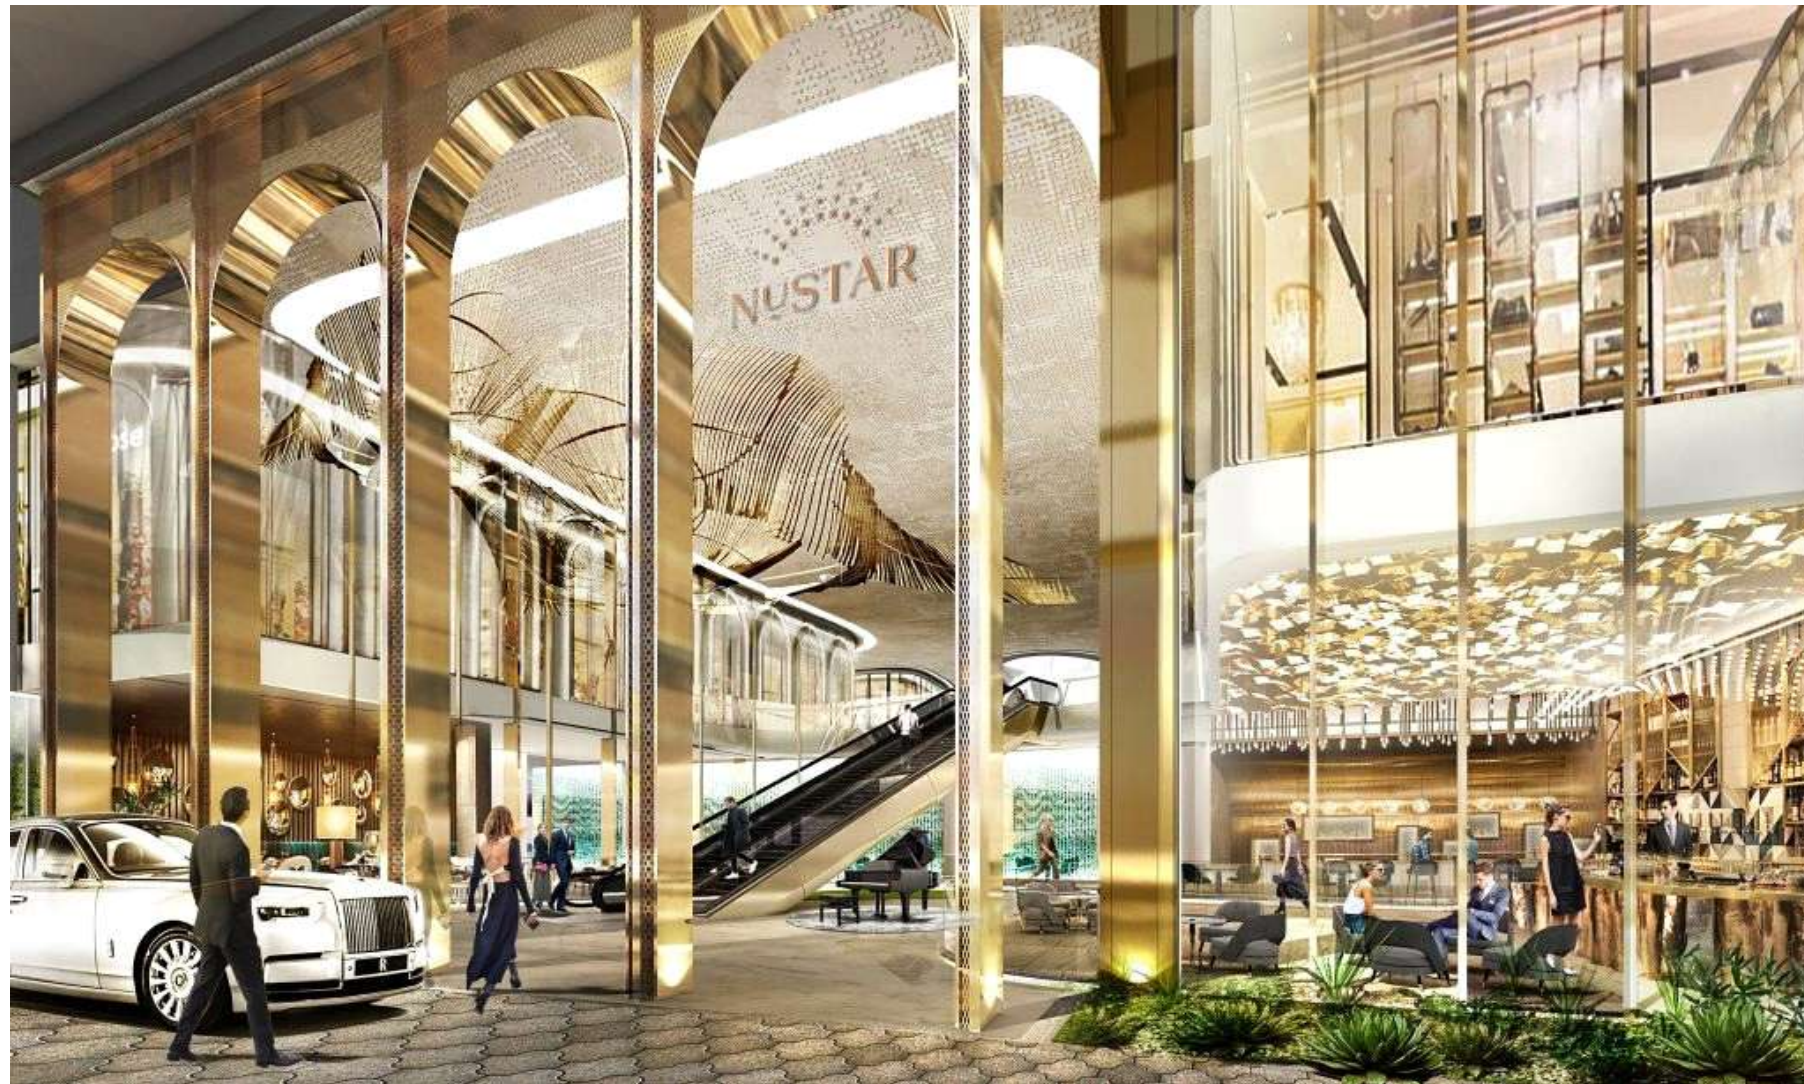

MIRROR FRAMES FOR RESTROOM

Pvd Brass Hairline With Anti-finger Print Surface Mirror Frames Show High-end Feeling Under The Light. Total Height Is 264cm Which Give Impressive At First Look.