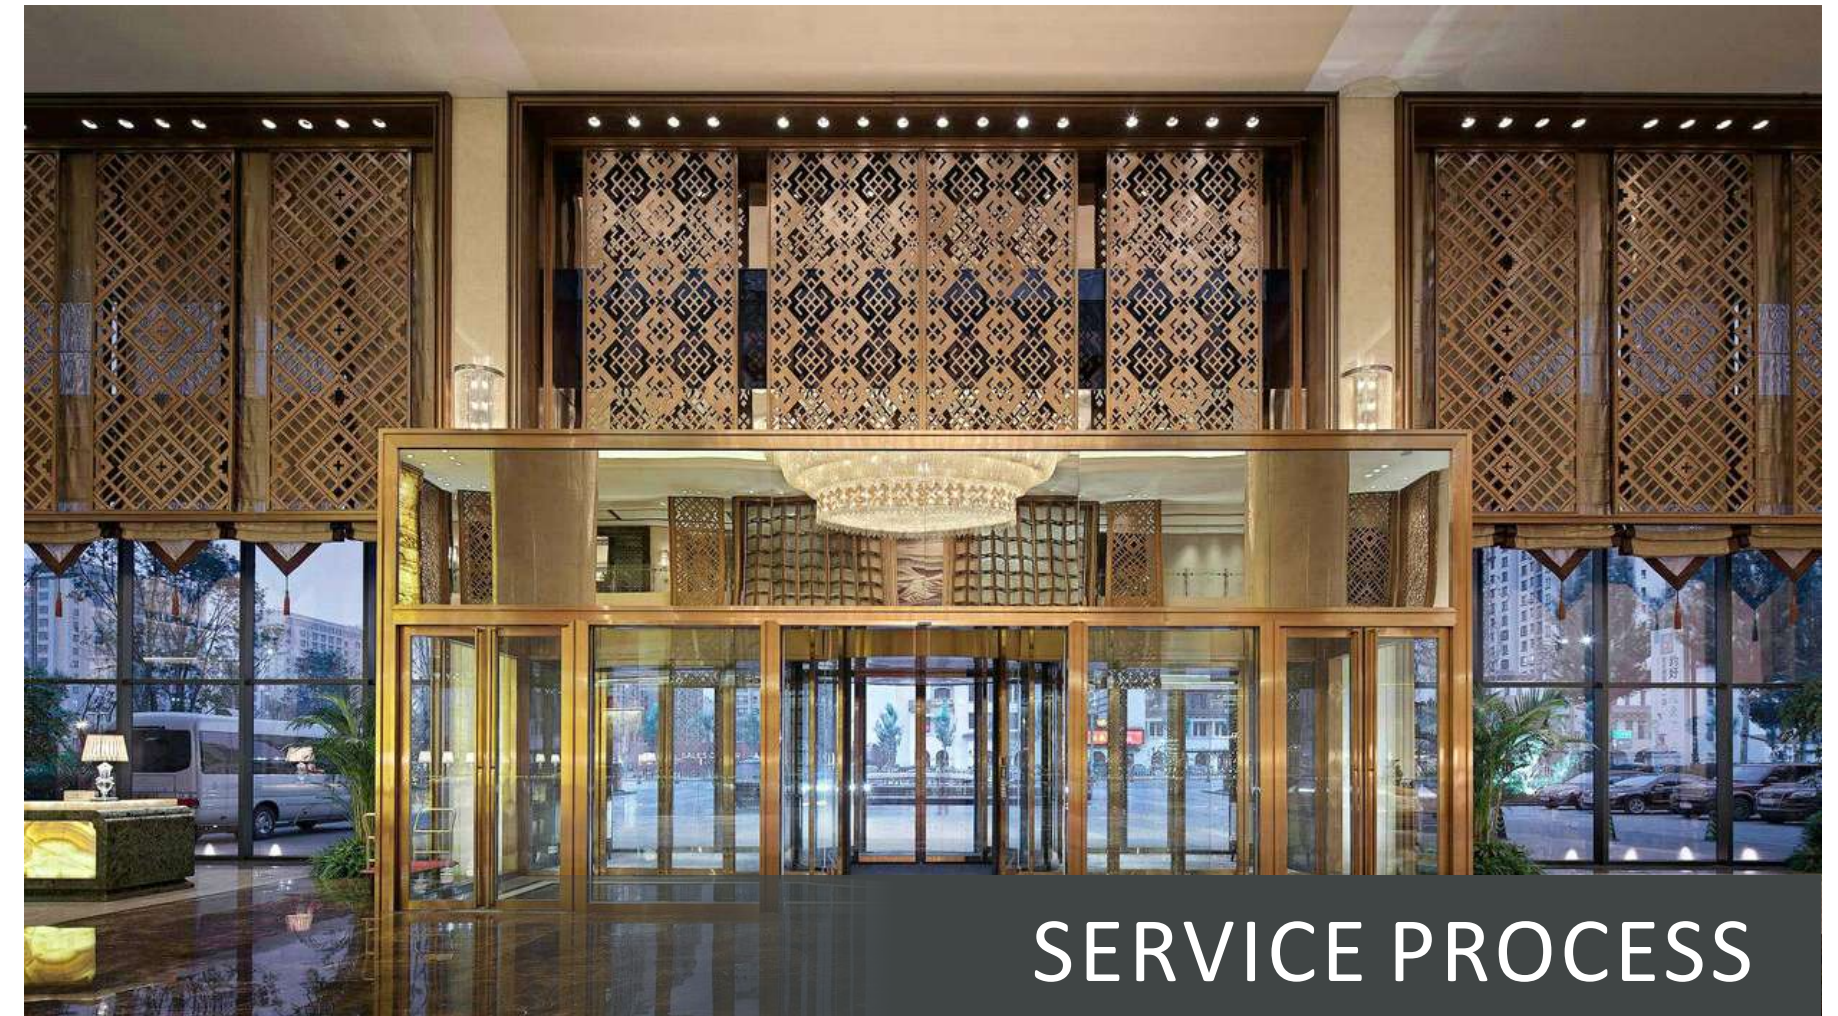

COMPANY QUALIFICATIONS

The Metal Decorative Materials And Customized Products We Produce Comply With International Standards, Such As Cae, Anab, Iaf And Sgs Certification, And Have Passed Iso Quality Control Certification, Which Requires Strict Quality Control For Every Metal Material, Product And Production Process We Produce.

SERVICE PROCESS