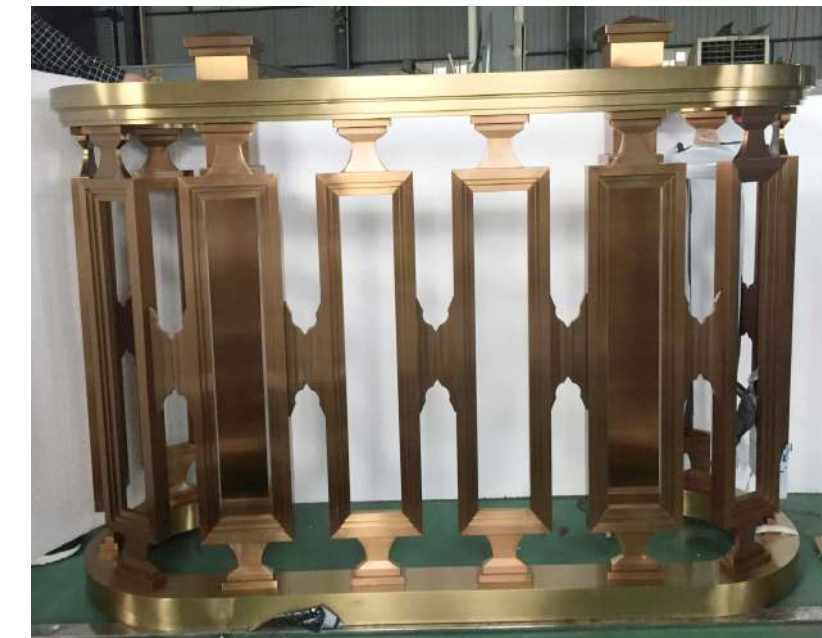

RESTAURANT SCREEN

The Advantage Of Titanium Plating On Stainless Steel Screens Is To Make The Surface Of The Stainless Steel Screens Full Of Metallic Luster, And Can Increase The Anti-corrosion Performance.