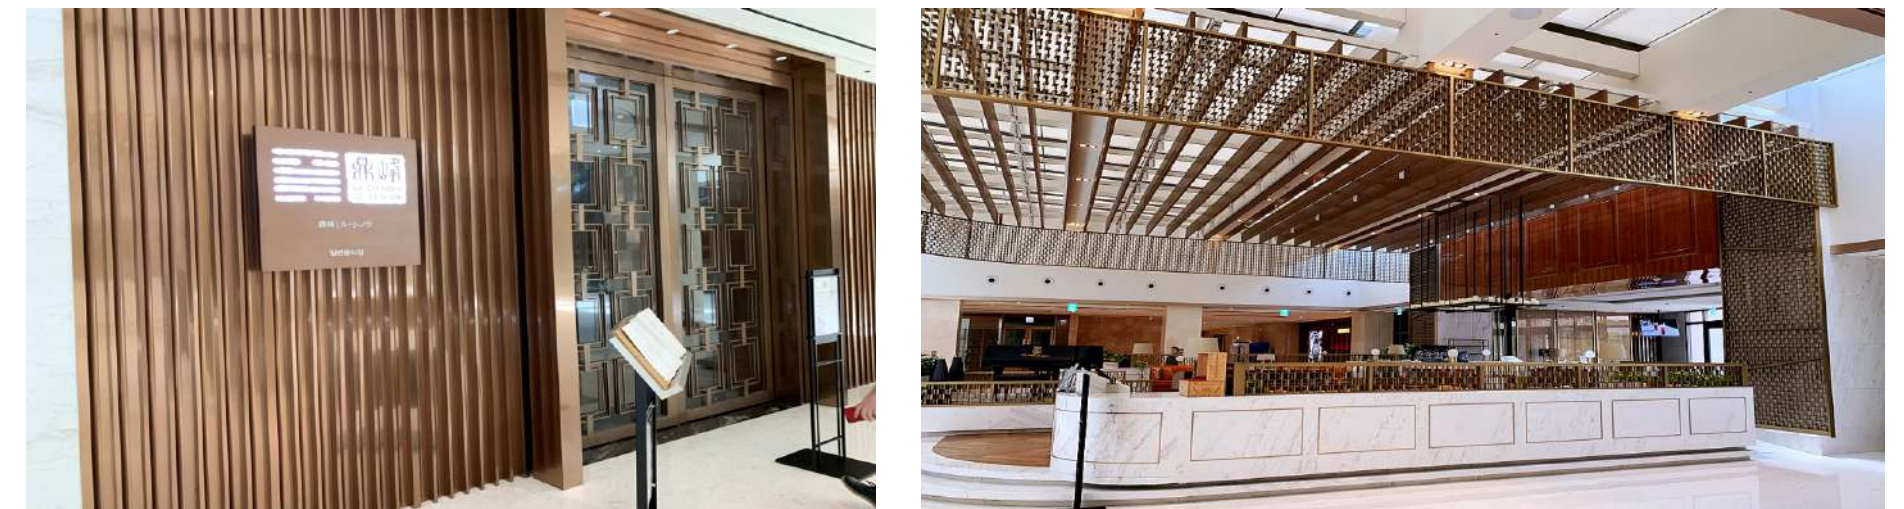

KOREA JEJU MYTH HISTORY PARK CASINO

METAL SCREEN PARTITION

Common Features Of Stainless Steel Screens And Aluminum Alloy Screensthere Are Many Types Of Screens, Which Can Be Freely Combined And Designed According To Customer Requirements. In Terms Of Material Selection, Most Of Them Are Custom-made Metal Materials, Which Are Waterproof, Moisture-proof, Wear-resistant, Corrosion-resistant, And Fire-resistant.