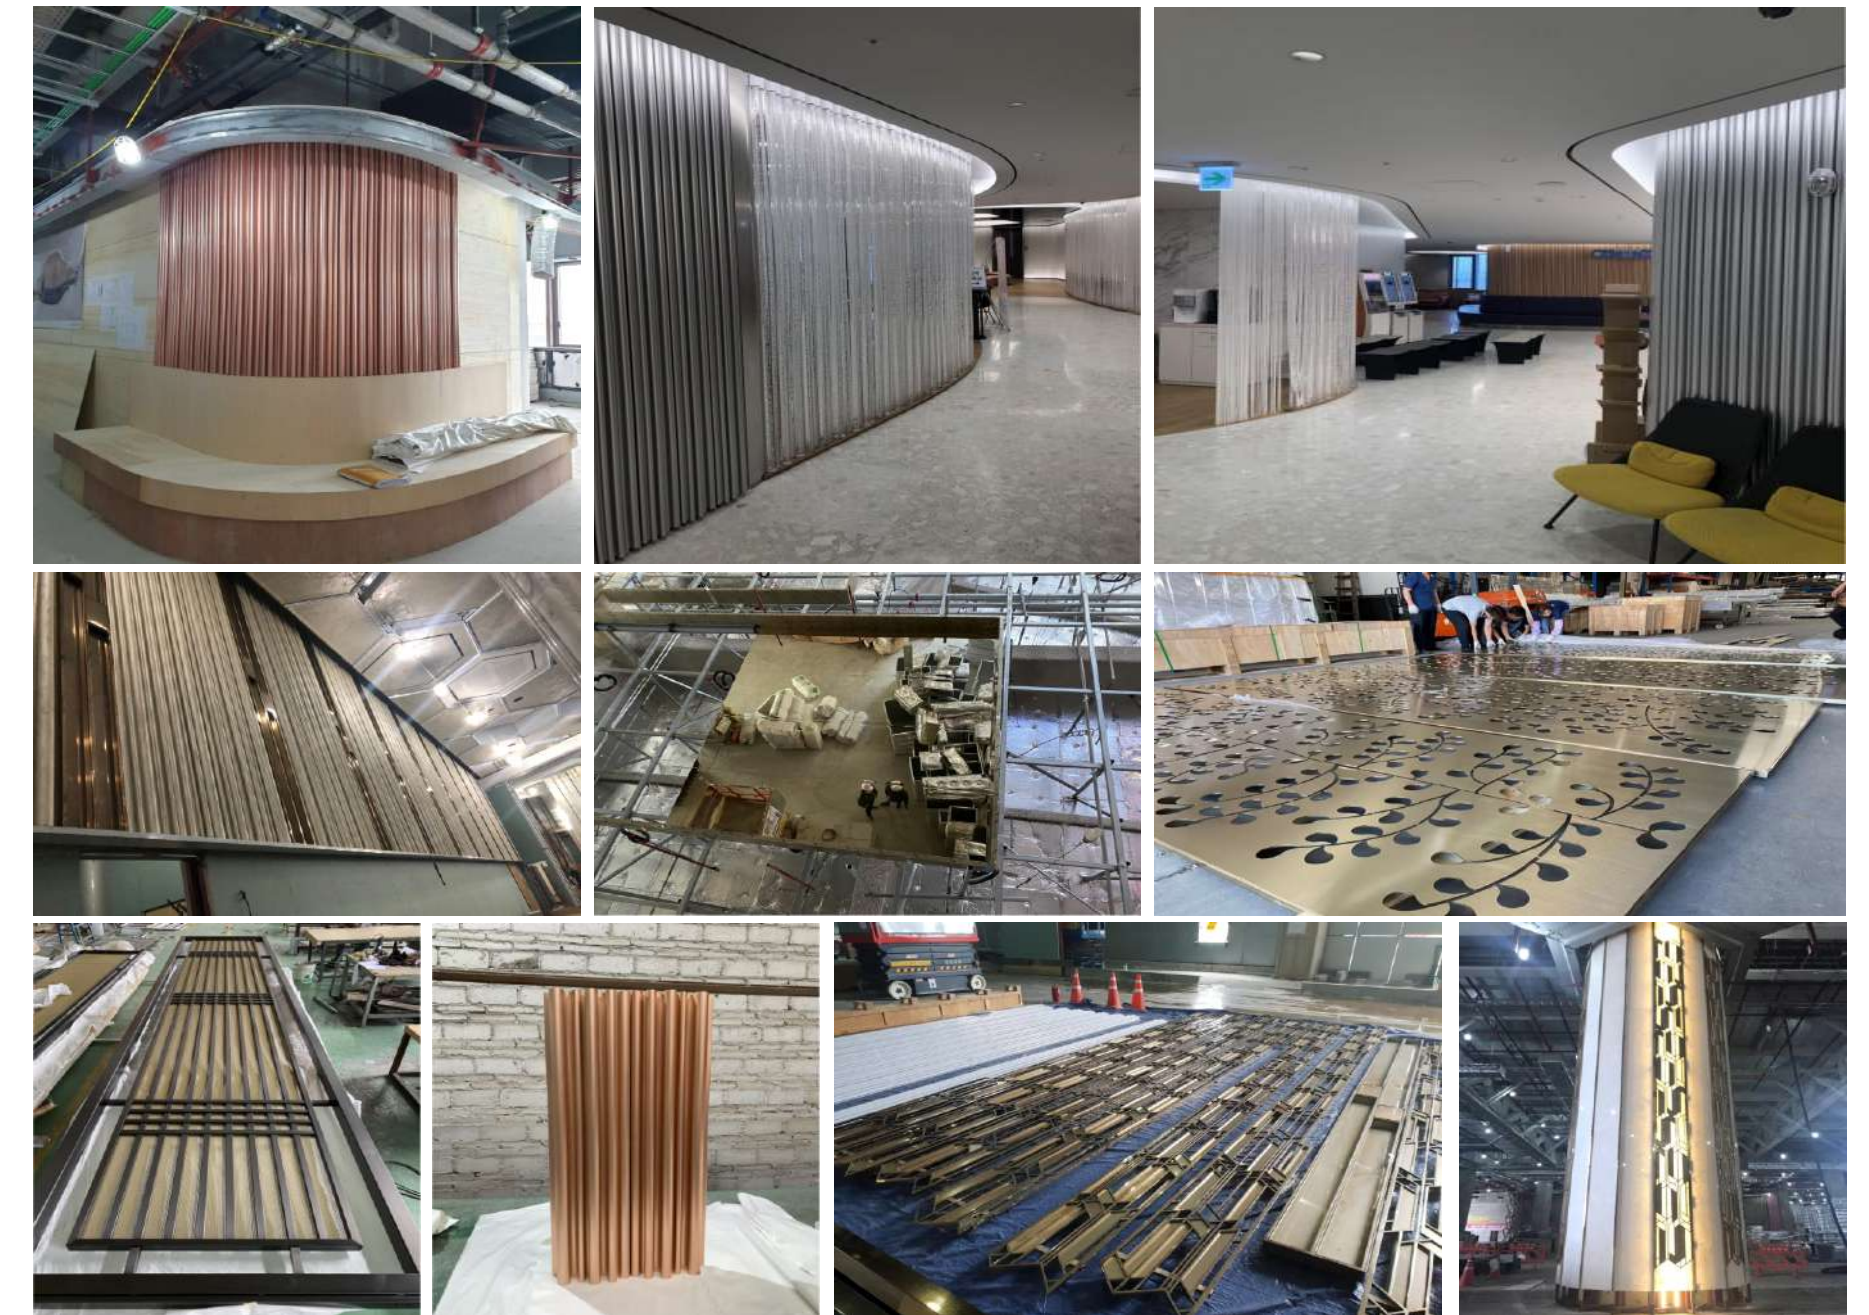

The Dream Tower Project Is Located At The Core Of Laoheng-dong Business District In Jeju City, South Korea. The Project Consists Of Two 38-story Towers And A 7-story Podium, With Five-star Hotels, Businesses, Restaurants, Casinos, Etc.

Products: Stainless Steel Customized Long Screens, Stainless Steel Framed Metal Mesh Screens, Stainless Steel Ceilings, Aluminum Honeycomb Ceilings, Aluminum Corrugated Plate Decorative Walls, Stainless Steel Laser Hollowed Thick Plate Style Doors, Stainless Steel Decorative Profiles, etc.